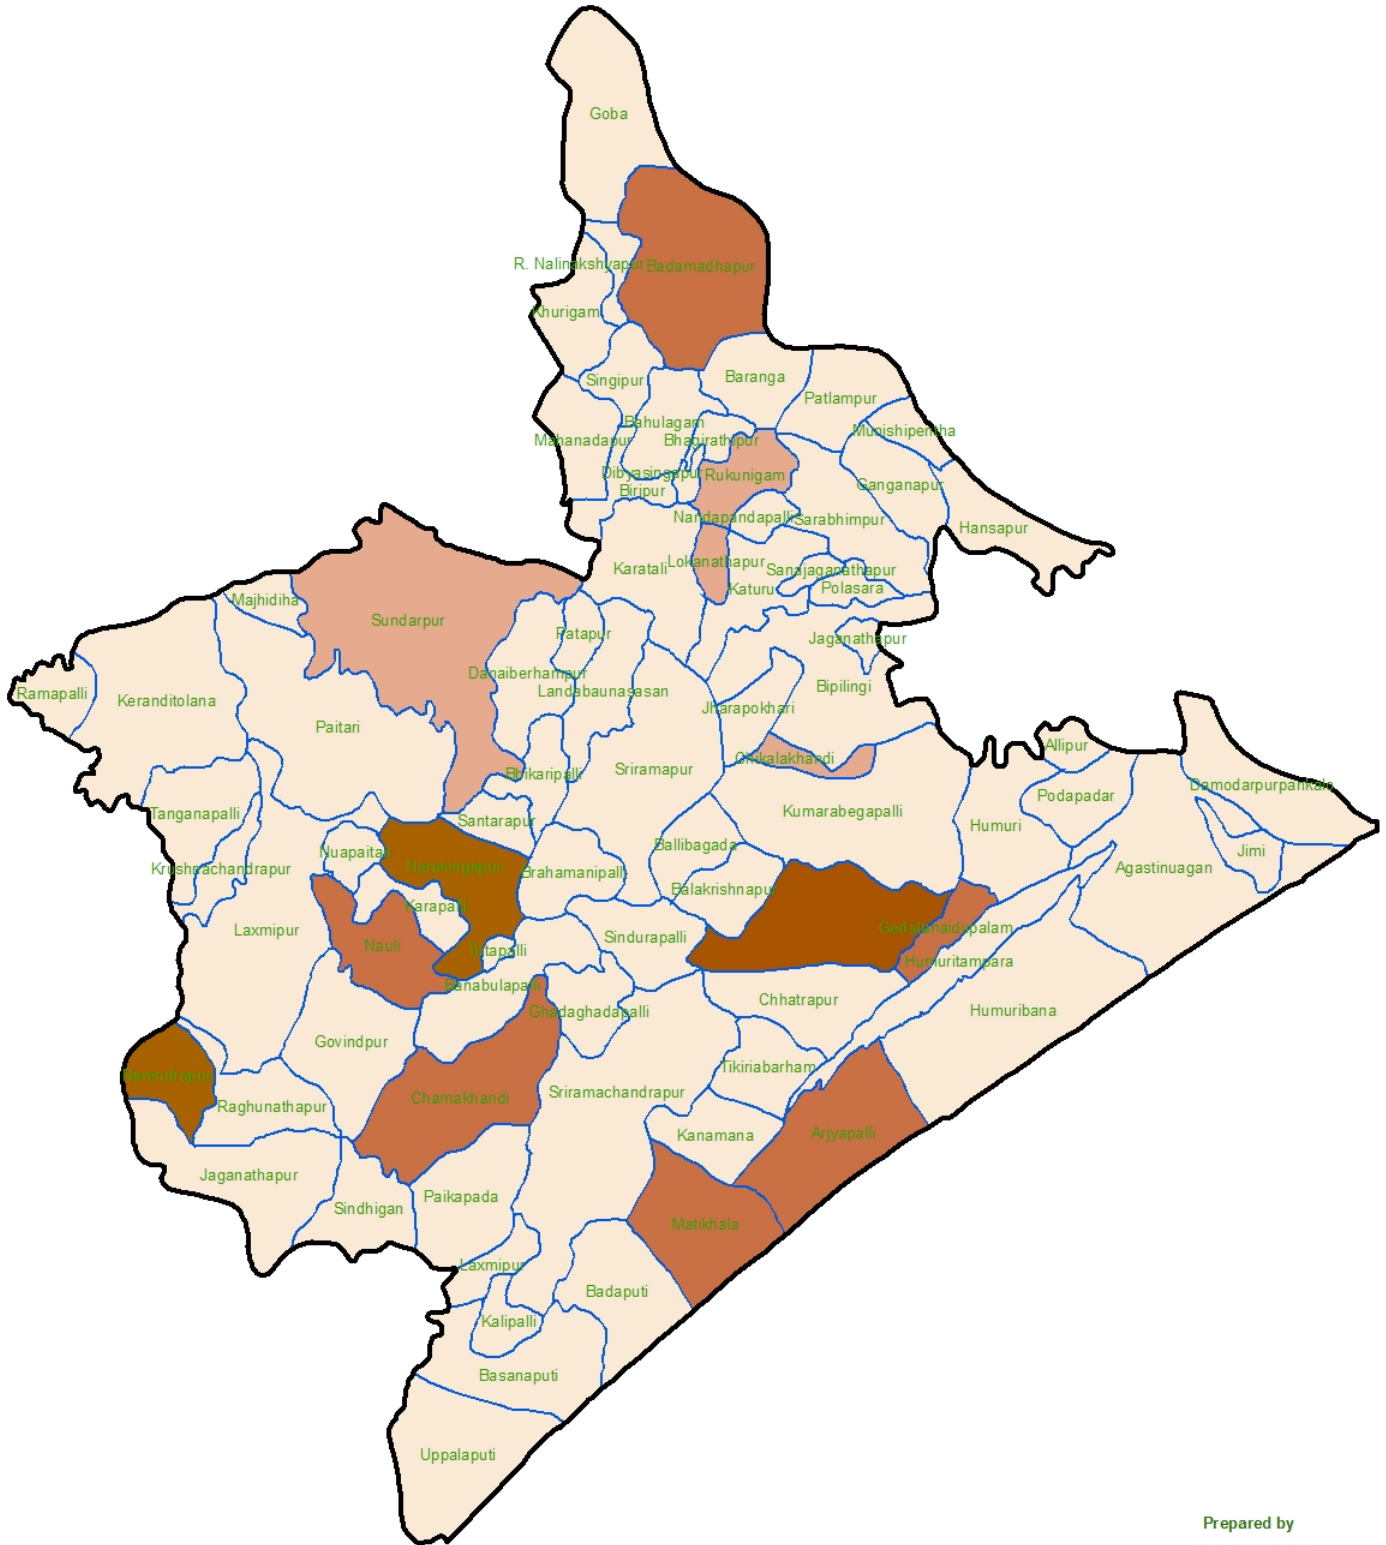

CHHATRAPUR BLOCK GANJAM DISTRICT

DISTRIBUTION OF ST POPULATION

Prepared by
GIS DIVISION
NIC, BHUBANESWAR

INDIA	ORISSA	GANJAM	LEGEND		
<p>ORISSA</p>	<p>GANJAM</p>	<p>CHHATRAPUR</p>	<p>ST POPULATION RANGE</p> <ul style="list-style-type: none"> < 25 25 - 50 50 - 75 75 - 100 > 100 	<ul style="list-style-type: none"> Block Boundary Village Boundary 	<div style="text-align: center;"> <p>SCALE :</p> <p>0 1 2 4 Kilometers</p> </div>